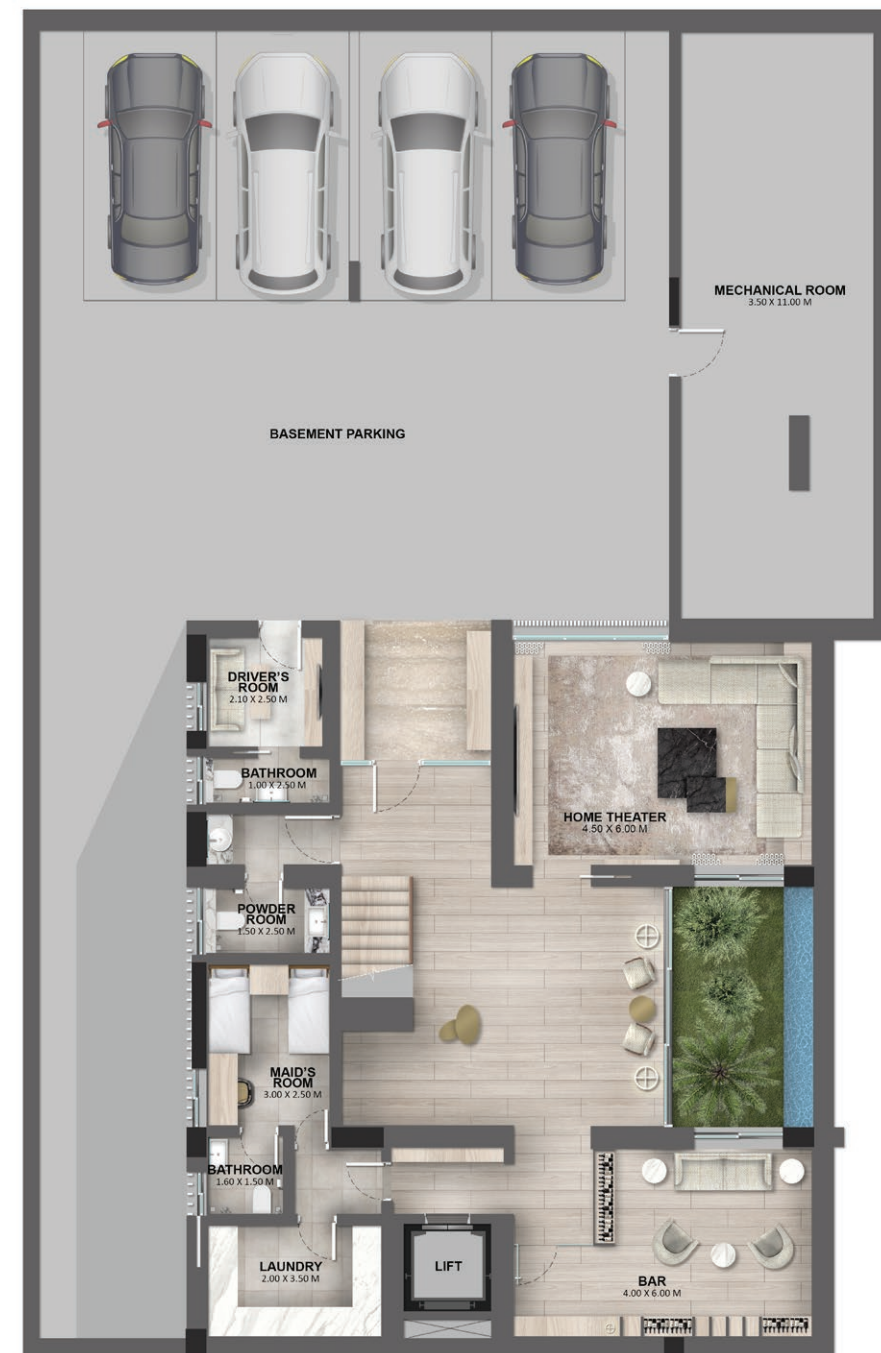

 LUNA  AYLA  ARA

AYLA

AYLA

Internal Area	893 sqm / 9,615 sqft
Balcony / Terrace	32 sqm / 350 sqft
Garage	165 sqm / 1,765 sqft
Total Area	1,090 sqm / 11,730 sqft

Basement - Cinema Bar

403 sqm / 4,330 sqft

Ground Floor - Guest Suite

299 sqm / 3,220 sqft

First Floor - Junior Suite

326 sqm / 3,510 sqft

Second Floor - Gym

62 sqm / 670 sqft

Disclaimer: The plans, drawings, images, dimensions, area and all information provided herein are indicative, provided for illustrative purposes only.

AYLA

Customisations
Basement

Cinema Bar

403 sqm / 4,330 sqft

Gym Lounge

403 sqm / 4,330 sqft

Disclaimer: The plans, drawings, images, dimensions, area and all information provided herein are indicative, provided for illustrative purposes only.

AYLA

Customisations
Ground Floor

Guest Suite

299 sqm / 3,220 sqft

Office

299 sqm / 3,220 sqft

Disclaimer: The plans, drawings, images, dimensions, area and all information provided herein are indicative, provided for illustrative purposes only.