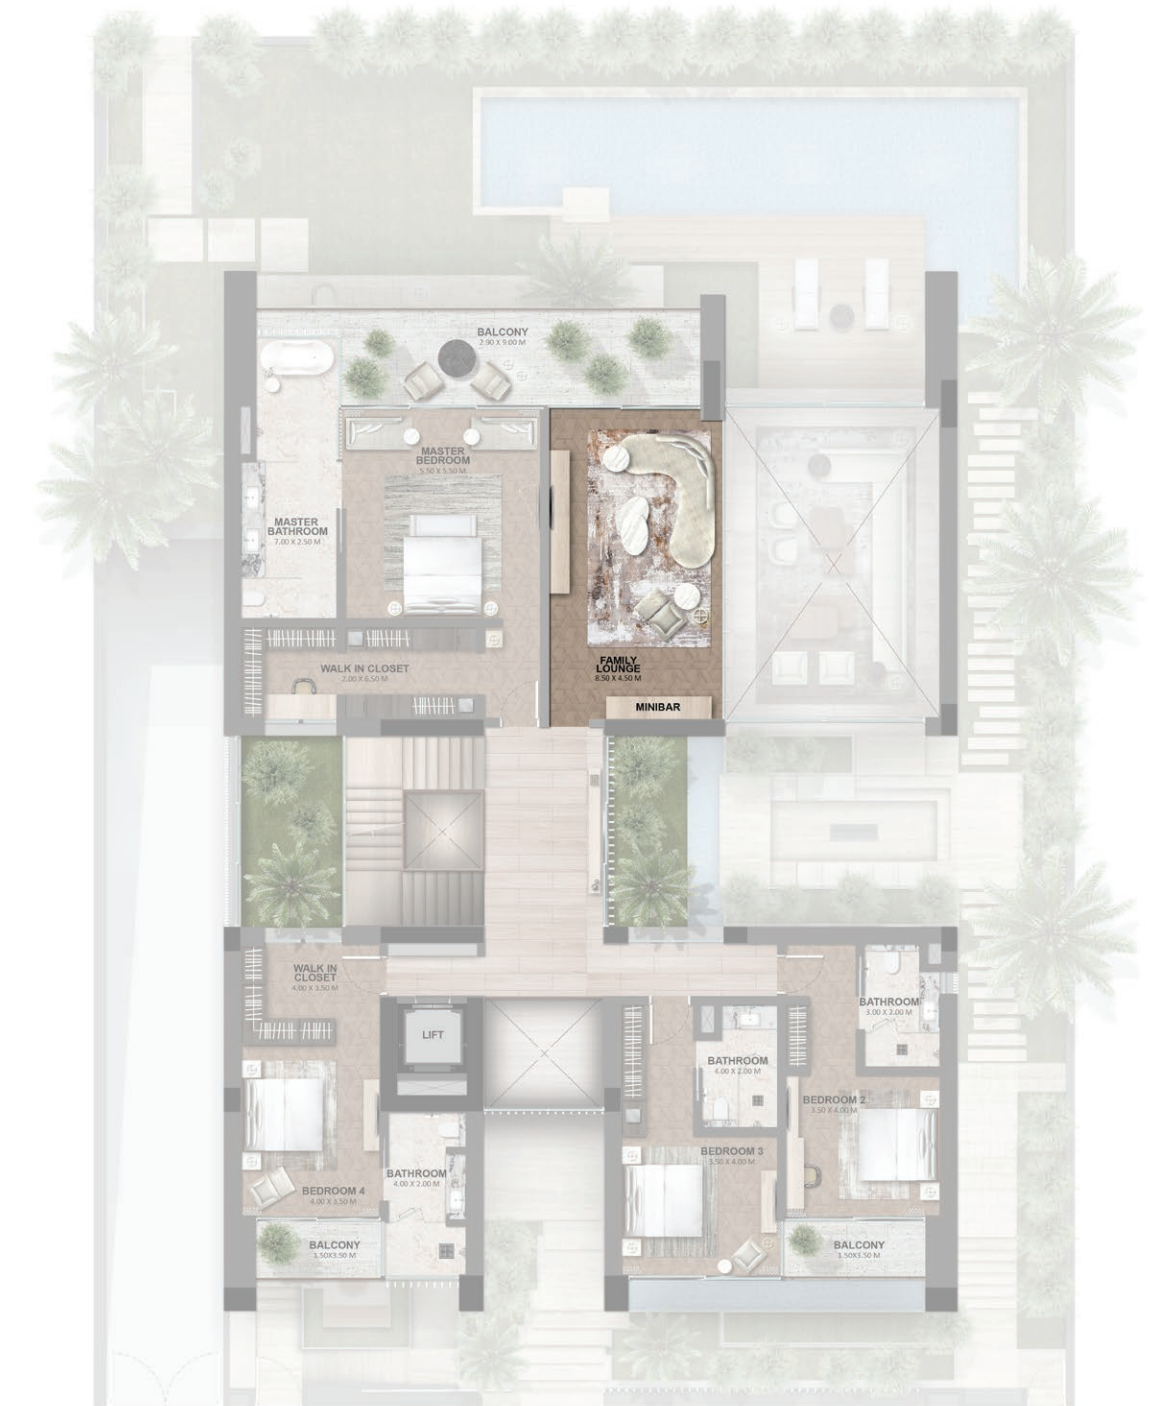

 LUNA  AYLA  ARA

AYLA

AYLA

Internal Area	893 sqm / 9,615 sqft
Balcony / Terrace	32 sqm / 350 sqft
Garage	165 sqm / 1,765 sqft
Total Area	1,090 sqm / 11,730 sqft

Basement - Cinema Bar

403 sqm / 4,330 sqft

Ground Floor - Guest Suite

AYLA

Customisations
First Floor

Junior Suite

326 sqm / 3,510 sqft

Mega Master

326 sqm / 3,510 sqft

Family Lounge

326 sqm / 3,510 sqft

Disclaimer: The plans, drawings, images, dimensions, area and all information provided herein are indicative, provided for illustrative purposes only.

AYLA

Customisations
Second Floor

Gym

62 sqm / 670 sqft